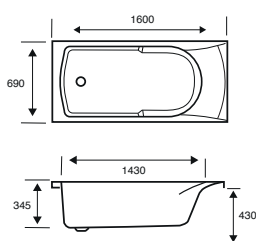

CHROME HAND GRIPS AVAILABLE

Axis

1500 X 700 X 430 CAPACITY 131 LITRES

WITH TWIN HAND GRIPS

BATH SIZE	CODE	PRICE	CODE	PRICE
1500 X 700 5MM	02029	£531.00	02029T	£575.00
1500 X 700 CARRONITE	02030	£896.00	02030T	£940.00
PANELS		CODE	PRICE	
1500 X 430 5MM FRONT PANEL	02252	£185.00		
700 X 430 5MM END PANEL	02258	£148.00		
1500 X 430 CARRONITE FRONT PANEL	02253	£267.00		
700 X 430 CARRONITE END PANEL	02259	£195.00		