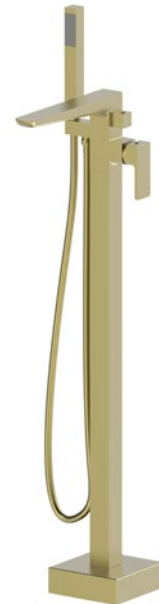

£248.00

BATH SHOWER MIXER
TAP325KBB

L

£309.00

FREESTANDING BATH SHOWER MIXER
TAP327KBB

H

£699.00

NEW!