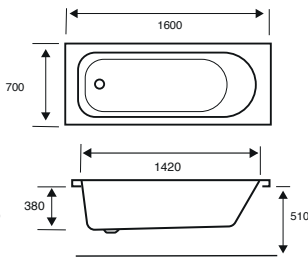

Proton

1600 X 700 X 510

CAPACITY 170 LITRES

BATH SIZE	CODE	PRICE
1600 X 700	BAT1600PRO	£249.00
PANELS	CODE	PRICE
1600 X 510 FRONT PANEL	BAT211SU	£50.00
700 X 510 END PANEL	BAT214SU	£32.00