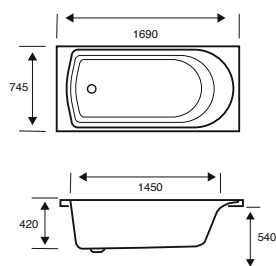

Arc Single Ended

1700 X 750 X 540

CAPACITY 195 LITRES

WITH TWIN HAND GRIPS

BATH SIZE	CODE	PRICE	CODE	PRICE
1700 X 750 5MM	02015	£641.00	02015T	£696.00
1700 X 750 CARRONITE	02016	£988.00	02016T	£1,044.00
PANELS	CODE	PRICE		
1700 X 540 5MM FRONT PANEL	02318	£208.00		
700 X 540 5MM END PANEL	02289	£148.00		
1700 X 540 CARRONITE FRONT PANEL	02319	£280.00		
700 X 540 CARRONITE END PANEL	02275	£195.00