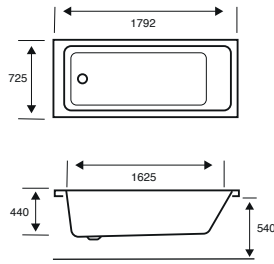

QUANTUM SE

Quantum Single Ended

1800 X 725 X 540

CAPACITY 266 LITRES

BATH SIZE	CODE	PRICE
1800 X 725 5MM	02153	£703.00
1800 X 725 CARRONITE	02154	£1,047.00
PANELS	CODE	PRICE
1800 X 540 5MM FRONT PANEL	02322	£220.00
725 X 540 5MM END PANEL	02287	£148.00
1800 X 540 CARRONITE FRONT PANEL	02323	£292.00
725 X 540 CARRONITE END PANEL	02307	£195.00

Quantum Single Ended

1800 X 800 X 540

CAPACITY 285 LITRES

BATH SIZE	CODE	PRICE
1800 X 800 5MM	02155	£782.00
1800 X 800 CARRONITE	02156	£1,135.00
PANELS	CODE	PRICE
1800 X 540 5MM FRONT PANEL	02322	£220.00
800 X 540 5MM END PANEL	02291	£148.00
1800 X 540 CARRONITE FRONT PANEL	02323	£292.00
800 X 540 CARRONITE END PANEL	02277	£195.00