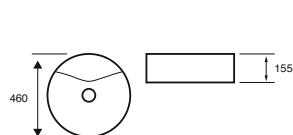

ISLAND 500MM

ISLAND 600MM

KARLO 460MM

KARLO 500MM

LOIS ROUND 425MM

LOIS SQUARE 390MM

Arc & Options 24

500MM BASIN