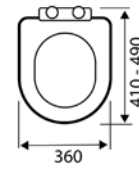

- Made from duroplastic

SEA002UN £42.00

Standard D
WRAPOVER STANDARD D SHAPED SEAT

- Made from polypropylene

SEA101D £59.00

Slim D
SLIM WRAPOVER PREMIUM D SHAPED

- Made from duroplastic

SEA102D £71.00