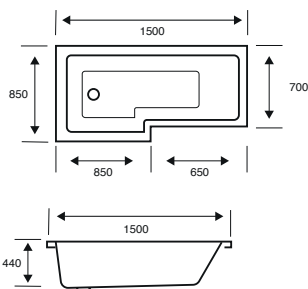

**MATT BLACK
HAND GRIPS
AVAILABLE**

02549 £76.50

LEFT HAND SHOWN

Elite

L-SHAPED SHOWER BATH

1500 X 850 X 440

CAPACITY 207 LITRES

BATH SIZE	CODE	PRICE
1500 X 850 LEFT HAND	BAT140EL	£337.00
1500 X 850 RIGHT HAND	BAT141EL	£337.00
PANELS	CODE	PRICE
1500 X 520 FRONT PANEL	BAT142EL	£116.00
700 X 520 END PANEL	BAT170EO	£77.00