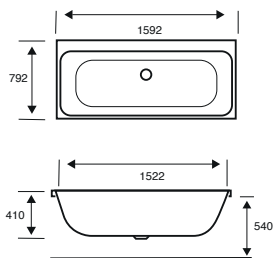

Profile Double Ended

1600 X 700 X 515

CAPACITY 188 LITRES

BATH SIZE	CODE	PRICE
1600 X 700 5MM	02199	£609.00
1600 X 700 CARRONITE	02200	£1,013.00
PANELS	CODE	PRICE
1600 X 515 5MM FRONT PANEL	02316	£185.00
700 X 515 5MM END PANEL	02285	£148.00
1600 X 515 CARRONITE FRONT PANEL	02317	£267.00
700 X 515 CARRONITE END PANEL	02271	£195.00

Profile Double Ended

1600 X 800 X 540

CAPACITY 215 LITRES

BATH SIZE	CODE	PRICE
1600 X 800 5MM	02589	£752.00
1600 X 800 CARRONITE	02590	£1,177.00
PANELS	CODE	PRICE
1600 X 540 5MM FRONT PANEL	02281	£208.00
800 X 540 5MM END PANEL	02291	£148.00
1600 X 540 CARRONITE FRONT PANEL	02267	£280.00
800 X 540 CARRONITE END PANEL	02277	£195.00

Profile Double Ended

1650 X 700 X 515

CAPACITY 196 LITRES

BATH SIZE	CODE	PRICE
1650 X 700 5MM	02521	£609.00
1650 X 700 CARRONITE	02522	£1,013.00
PANELS	CODE	PRICE
1650 X 515 5MM FRONT PANEL	02282	£185.00
700 X 515 5MM END PANEL	02285	£148.00
1650 X 515 CARRONITE FRONT PANEL	02268	£267.00
700 X 515 CARRONITE END PANEL	02271	£195.00

Profile Double Ended

1700 X 700 X 515

CAPACITY 205 LITRES

BATH SIZE	CODE	PRICE
1700 X 700 5MM	02191	£609.00
1700 X 700 CARRONITE	02192	£1,013.00
PANELS	CODE	PRICE
1700 X 515 5MM FRONT PANEL	02320	£185.00
700 X 515 5MM END PANEL	02285	£148.00
1700 X 515 CARRONITE FRONT PANEL	02321	£267.00
700 X 515 CARRONITE END PANEL	02271	£195.00