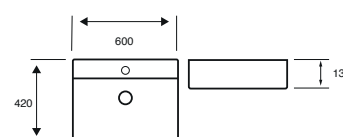

ESSENTIAL 600MM