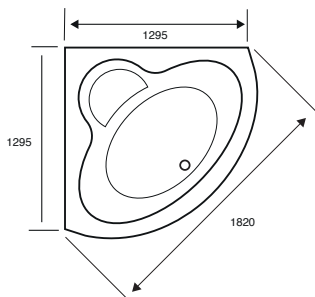

Dove

CORNER BATH

1550 X 950 X 540

CAPACITY 190 LITRES

BATH SIZE	CODE	PRICE
1550 X 950 5MM LEFT HAND	02232	£1,162.00
1550 X 950 CARRONITE LEFT HAND	02233	£1,567.00
1550 X 950 5MM RIGHT HAND	02234	£1,162.00
1550 X 950 CARRONITE RIGHT HAND	02235	£1,567.00
PANELS	CODE	PRICE
1550 X 540 5MM FRONT PANEL	02262	£292.00
1550 X 540 CARRONITE FRONT PANEL	02263	£548.00

Centennial

CORNER BATH

1500 X 1500 X 570

CAPACITY 407 LITRES

BATH SIZE	CODE	PRICE
1500 X 1500 5MM	02230	£1,707.00
1500 X 1500 CARRONITE	02231	£2,394.00
PANELS	CODE	PRICE
1500 X 570 5MM FRONT PANEL	02264	£292.00
1500 X 570 CARRONITE FRONT PANEL	02265	£548.00

Monarch

CORNER BATH

1300 X 1300 X 540

CAPACITY 235 LITRES

BATH SIZE	CODE	PRICE
1300 X 1300 5MM	02236	£1,319.00
1300 X 1300 CARRONITE	02237	£1,594.00
PANELS	CODE	PRICE
1300 X 540 5MM FRONT PANEL	02304	£292.00
1300 X 540 CARRONITE FRONT PANEL	02305	£548.00