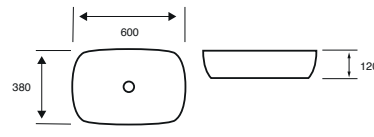

ISLAND 500MM

ISLAND 600MM

KARLO 460MM

KARLO 500MM

LOIS ROUND 425MM

LOIS SQUARE 390MM

Arc & Options 24

500MM BASIN