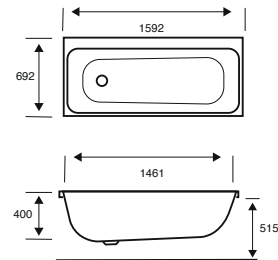

Profile Single Ended

1600 X 700 X 515

CAPACITY 204 LITRES

BATH SIZE	CODE	PRICE
1600 X 700 5MM	02420	£609.00
1600 X 700 CARRONITE	02421	£1,013.00
PANELS		PRICE
1600 X 515 5MM FRONT PANEL	02316	£185.00
700 X 515 5MM END PANEL	02285	£148.00
1600 X 515 CARRONITE FRONT PANEL	02317	£267.00
700 X 515 CARRONITE END PANEL	02271	£195.00