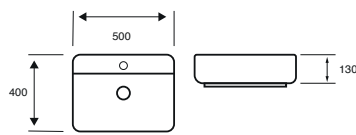

ISLAND 500MM

ISLAND 600MM

KARLO 460MM

KARLO 500MM

LOIS ROUND 425MM

LOIS SQUARE 390MM

Arc & Options 24

500MM BASIN