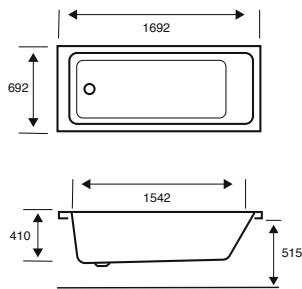

Quantum Single Ended

1600 X 800 X 540

CAPACITY 247 LITRES

BATH SIZE	CODE	PRICE
1600 X 800 5MM	02145	£722.00
1600 X 800 CARRONITE	02146	£1,054.00
PANELS	CODE	PRICE
1600 X 540 5MM FRONT PANEL	02281	£208.00
800 X 540 5MM END PANEL	02291	£148.00
1600 X 540 CARRONITE FRONT PANEL	02267	£280.00
800 X 540 CARRONITE END PANEL	02277	£195.00

Quantum Single Ended

1650 X 700 X 515

CAPACITY 216 LITRES

BATH SIZE	CODE	PRICE
1650 X 700 5MM	02633	£531.00
1650 X 700 CARRONITE	02634	£899.00
PANELS	CODE	PRICE
1650 X 515 5MM FRONT PANEL	02282	£185.00
700 X 515 5MM END PANEL	02285	£148.00
1650 X 515 CARRONITE FRONT PANEL	02268	£267.00
700 X 515 CARRONITE END PANEL	02271	£195.00

Quantum Single Ended

1700 X 700 X 515

CAPACITY 228 LITRES

BATH SIZE	CODE	PRICE
1700 X 700 5MM	02151	£531.00
1700 X 700 CARRONITE	02152	£899.00
PANELS	CODE	PRICE
1700 X 515 5MM FRONT PANEL	02320	£185.00
700 X 515 5MM END PANEL	02285	£148.00
1700 X 515 CARRONITE FRONT PANEL	02321	£267.00
700 X 515 CARRONITE END PANEL	02271	£195.00