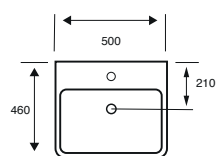

ISLAND 500MM

ISLAND 600MM

KARLO 460MM

KARLO 500MM

LOIS ROUND 425MM

LOIS SQUARE 390MM

Arc & Options 24

500MM BASIN