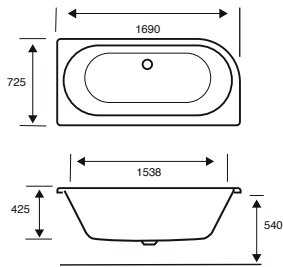

Status

1600 X 725 X 540

CAPACITY 197 LITRES

BATH SIZE	CODE	PRICE
1600 X 725 5MM LEFT HAND	02209	£825.00
1600 X 725 CARRONITE LEFT HAND	02210	£1,328.00
1600 X 725 5MM RIGHT HAND	02211	£825.00
1600 X 725 CARRONITE RIGHT HAND	02212	£1,328.00
PANELS	CODE	PRICE
1600 X 540 5MM FRONT PANEL	02334	£370.00
1600 X 540 CARRONITE FRONT PANEL	02335	£522.00