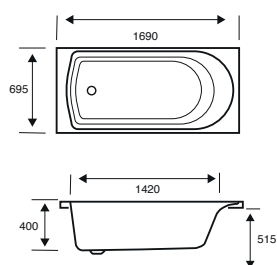

Arc Single Ended

1700 X 700 X 515

CAPACITY 172 LITRES

WITH TWIN HAND GRIPS

BATH SIZE	CODE	PRICE	CODE	PRICE
1700 X 700 5MM	02013	£500.00	02013T	£555.00
1700 X 700 CARRONITE	02014	£857.00	02014T	£913.00
PANELS	CODE	PRICE		
1700 X 515 5MM FRONT PANEL	02320	£185.00		
700 X 515 5MM END PANEL	02285	£148.00		
1700 X 515 CARRONITE FRONT PANEL	02321	£267.00		
700 X 515 CARRONITE END PANEL	02271	£195.00