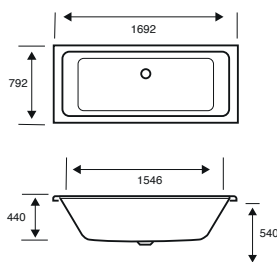

Made in UK

Encapsulated Baseboard

BATHS & PANELS

QUANTUM DE

Quantum Double Ended

1700 X 700 X 515

CAPACITY 165 LITRES

BATH SIZE	CODE	PRICE
1700 X 700 5MM	02159	£531.00
1700 X 700 CARRONITE	02160	£899.00
PANELS	CODE	PRICE
1700 X 515 5MM FRONT PANEL	02320	£185.00
700 X 515 5MM END PANEL	02285	£148.00
1700 X 515 CARRONITE FRONT PANEL	02321	£267.00
700 X 515 CARRONITE END PANEL	02271	£195.00