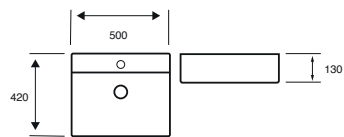

ESSENTIAL 500MM