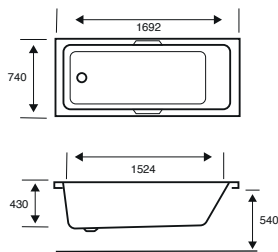

Integra Single Ended

1700 X 700 X 515

CAPACITY 228 LITRES

BATH SIZE	CODE	PRICE
1700 X 700 5MM	02169	£609.00
1700 X 700 CARRONITE	02170	£959.00
PANELS	CODE	PRICE
1700 X 515 5MM FRONT PANEL	02320	£185.00
700 X 515 5MM END PANEL	02285	£148.00
1700 X 515 CARRONITE FRONT PANEL	02321	£267.00
700 X 515 CARRONITE END PANEL	02271	£195.00

Integra Single Ended

1700 X 750 X 540

CAPACITY 240 LITRES

BATH SIZE	CODE	PRICE
1700 X 750 5MM	02171	£745.00
1700 X 750 CARRONITE	02172	£1,091.00
PANELS	CODE	PRICE
1700 X 540 5MM FRONT PANEL	02318	£208.00
750 X 540 5MM END PANEL	02289	£148.00
1700 X 540 CARRONITE FRONT PANEL	02319	£280.00
750 X 540 CARRONITE END PANEL	02275	£195.00