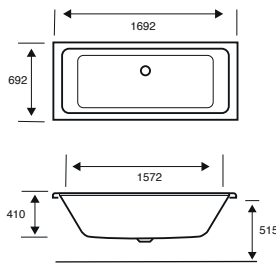

Made in UK

Encapsulated Baseboard

BATHS & PANELS

QUANTUM DE

Quantum Double Ended

1700 X 700 X 515

CAPACITY 165 LITRES

BATH SIZE	CODE	PRICE
1700 X 700 5MM	02159	£531.00
1700 X 700 CARRONITE	02160	£899.00
PANELS	CODE	PRICE
1700 X 515 5MM FRONT PANEL	02320	£185.00
700 X 515 5MM END PANEL	02285	£148.00
1700 X 515 CARRONITE FRONT PANEL	02321	£267.00
700 X 515 CARRONITE END PANEL	02271	£195.00