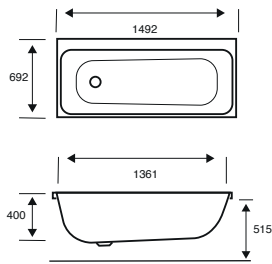

Profile Single Ended

1500 X 700 X 515

CAPACITY 190 LITRES

BATH SIZE	CODE	PRICE
1500 X 700 5MM	02418	£609.00
1500 X 700 CARRONITE	02419	£1,013.00
PANELS		PRICE
1500 X 515 5MM FRONT PANEL	02315	£185.00
700 X 515 5MM END PANEL	02285	£148.00
1500 X 515 CARRONITE FRONT PANEL	02314	£267.00
700 X 515 CARRONITE END PANEL	02271	£195.00