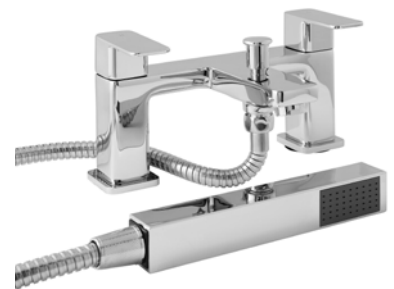

MONO BASIN MIXER WITH CLICK WASTE
OFTAP31 £71.00

BATH FILLER
OFTAP33

BATH SHOWER MIXER
OFTAP32 £117.00 £137.00

Excel, a brassware range with effortless edge. Add to your bathroom interior for a flawlessly refined finish.