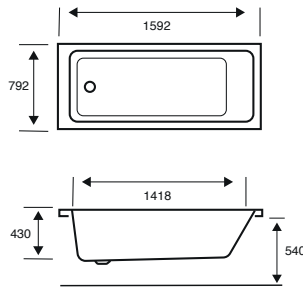

Quantum Single Ended

1600 X 800 X 540

CAPACITY 247 LITRES

BATH SIZE	CODE	PRICE
1600 X 800 5MM	02145	£722.00
1600 X 800 CARRONITE	02146	£1,054.00
PANELS	CODE	PRICE
1600 X 540 5MM FRONT PANEL	02281	£208.00
800 X 540 5MM END PANEL	02291	£148.00
1600 X 540 CARRONITE FRONT PANEL	02267	£280.00
800 X 540 CARRONITE END PANEL	02277	£195.00

Quantum Single Ended

1650 X 700 X 515

CAPACITY 216 LITRES

BATH SIZE	CODE	PRICE
1650 X 700 5MM	02633	£531.00
1650 X 700 CARRONITE	02634	£899.00
PANELS	CODE	PRICE
1650 X 515 5MM FRONT PANEL	02282	£185.00
700 X 515 5MM END PANEL	02285	£148.00
1650 X 515 CARRONITE FRONT PANEL	02268	£267.00
700 X 515 CARRONITE END PANEL	02271	£195.00

Quantum Single Ended

1700 X 700 X 515

CAPACITY 228 LITRES

BATH SIZE	CODE	PRICE
1700 X 700 5MM	02151	£531.00
1700 X 700 CARRONITE	02152	£899.00
PANELS	CODE	PRICE
1700 X 515 5MM FRONT PANEL	02320	£185.00
700 X 515 5MM END PANEL	02285	£148.00
1700 X 515 CARRONITE FRONT PANEL	02321	£267.00
700 X 515 CARRONITE END PANEL	02271	£195.00