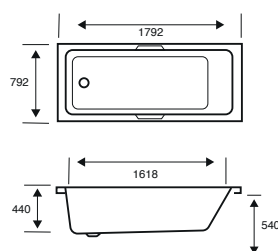

Integra Single Ended

1800 X 800 X 540

CAPACITY 285 LITRES

BATH SIZE	CODE	PRICE
1800 X 800 5MM	02396	£837.00
1800 X 800 CARRONITE	02397	£1,175.00
PANELS	CODE	PRICE
1800 X 540 5MM FRONT PANEL	02322	£220.00
800 X 540 5MM END PANEL	02291	£148.00
1800 X 540 CARRONITE FRONT PANEL	02323	£292.00
800 X 540 CARRONITE END PANEL	02277	£195.00