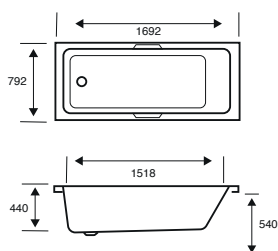

Integra Single Ended

1700 X 800 X 540

CAPACITY 267 LITRES

BATH SIZE	CODE	PRICE
1700 X 800 5MM	02394	£793.00
1700 X 800 CARRONITE	02395	£1,121.00
PANELS	CODE	PRICE
1700 X 540 5MM FRONT PANEL	02318	£208.00
800 X 540 5MM END PANEL	02291	£148.00
1700 X 540 CARRONITE FRONT PANEL	02319	£280.00
800 X 540 CARRONITE END PANEL	02277	£195.00