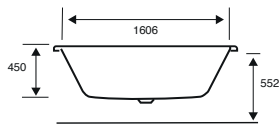

Encapsulated Baseboard

BATHS & PANELS

HALCYON