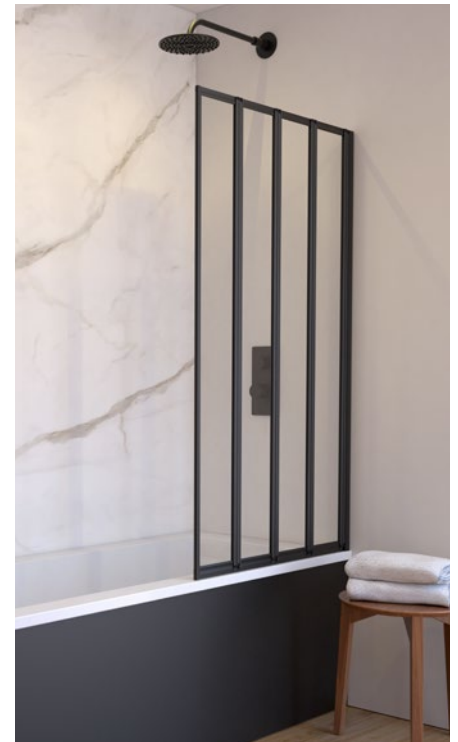

Aqualux
4 FOLD BATH SCREEN BLACK
1400 X 840MM - 3MM GLASS
AQ4FBLK

£190.00

10 **AQUALUX**
Est. 1979