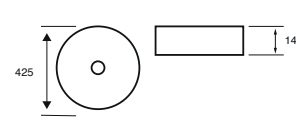

ISLAND 500MM

ISLAND 600MM

KARLO 460MM

KARLO 500MM

LOIS ROUND 425MM

LOIS SQUARE 390MM

Arc & Options 24

500MM BASIN