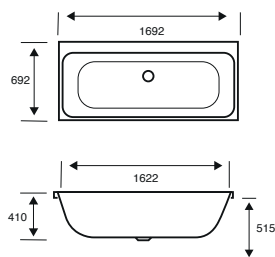

Profile Double Ended

1600 X 700 X 515

CAPACITY 188 LITRES

BATH SIZE	CODE	PRICE
1600 X 700 5MM	02199	£609.00
1600 X 700 CARRONITE	02200	£1,013.00
PANELS	CODE	PRICE
1600 X 515 5MM FRONT PANEL	02316	£185.00
700 X 515 5MM END PANEL	02285	£148.00
1600 X 515 CARRONITE FRONT PANEL	02317	£267.00
700 X 515 CARRONITE END PANEL	02271	£195.00

Profile Double Ended

1600 X 800 X 540

CAPACITY 215 LITRES

BATH SIZE	CODE	PRICE
1600 X 800 5MM	02589	£752.00
1600 X 800 CARRONITE	02590	£1,177.00
PANELS	CODE	PRICE
1600 X 540 5MM FRONT PANEL	02281	£208.00
800 X 540 5MM END PANEL	02291	£148.00
1600 X 540 CARRONITE FRONT PANEL	02267	£280.00
800 X 540 CARRONITE END PANEL	02277	£195.00

Profile Double Ended

1650 X 700 X 515

CAPACITY 196 LITRES

BATH SIZE	CODE	PRICE
1650 X 700 5MM	02521	£609.00
1650 X 700 CARRONITE	02522	£1,013.00
PANELS	CODE	PRICE
1650 X 515 5MM FRONT PANEL	02282	£185.00
700 X 515 5MM END PANEL	02285	£148.00
1650 X 515 CARRONITE FRONT PANEL	02268	£267.00
700 X 515 CARRONITE END PANEL	02271	£195.00

Profile Double Ended

1700 X 700 X 515

CAPACITY 205 LITRES

BATH SIZE	CODE	PRICE
1700 X 700 5MM	02191	£609.00
1700 X 700 CARRONITE	02192	£1,013.00
PANELS	CODE	PRICE
1700 X 515 5MM FRONT PANEL	02320	£185.00
700 X 515 5MM END PANEL	02285	£148.00
1700 X 515 CARRONITE FRONT PANEL	02321	£267.00
700 X 515 CARRONITE END PANEL	02271	£195.00