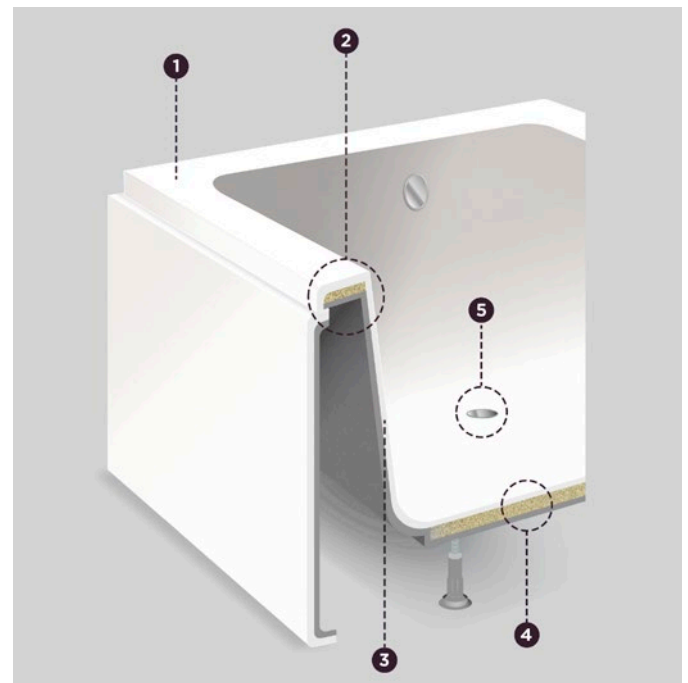

DESIGNED TO LAST A LIFETIME

Carronite™ from Carron bathrooms is the original and best, reinforced bath finish.

All Carron baths are robust, sturdy and well built. But the benefits delivered by the unique Carronite™ finish brings added strength and quality. Making the bath 30% stronger and holds heat for 30 minutes longer.

Carronite™ comes with a 40-year warranty.

Tried, Tested, and Trusted. The strength, stability and reliability of Carronite™ has stood the test of time. Carron's experience in manufacturing gives you a better bathing experience.

40 || YEAR WARRANTY

CARRONITE™ BENEFITS

1. 1 **5MM CAST ACRYLIC** TO ENSURE THE PERFECT BATHING & SHOWERING EXPERIENCE
2. 2 **FULLY ENCAPSULATED TIMBER RIM** SUPPORT
3. 3 **3-STAGE** PRECISION REINFORCEMENT PROCESS
4. 4 **18MM** FULLY ENCAPSULATED BASEBOARD
5. 5 **BESPOKE CARRONITE™ WASTE RING** PERFECT FOR SEAL