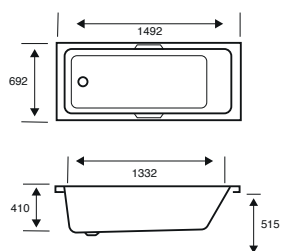

Luxe Single Ended

1500 X 700 X 515

CAPACITY 198 LITRES

BATH SIZE	CODE	PRICE
1500 X 700	LUX1570SE	£507.00
PANELS		
1500 X 515 FRONT PANEL	SFP1500515	£71.00
700 X 515 END PANEL	SEP700515	£39.00