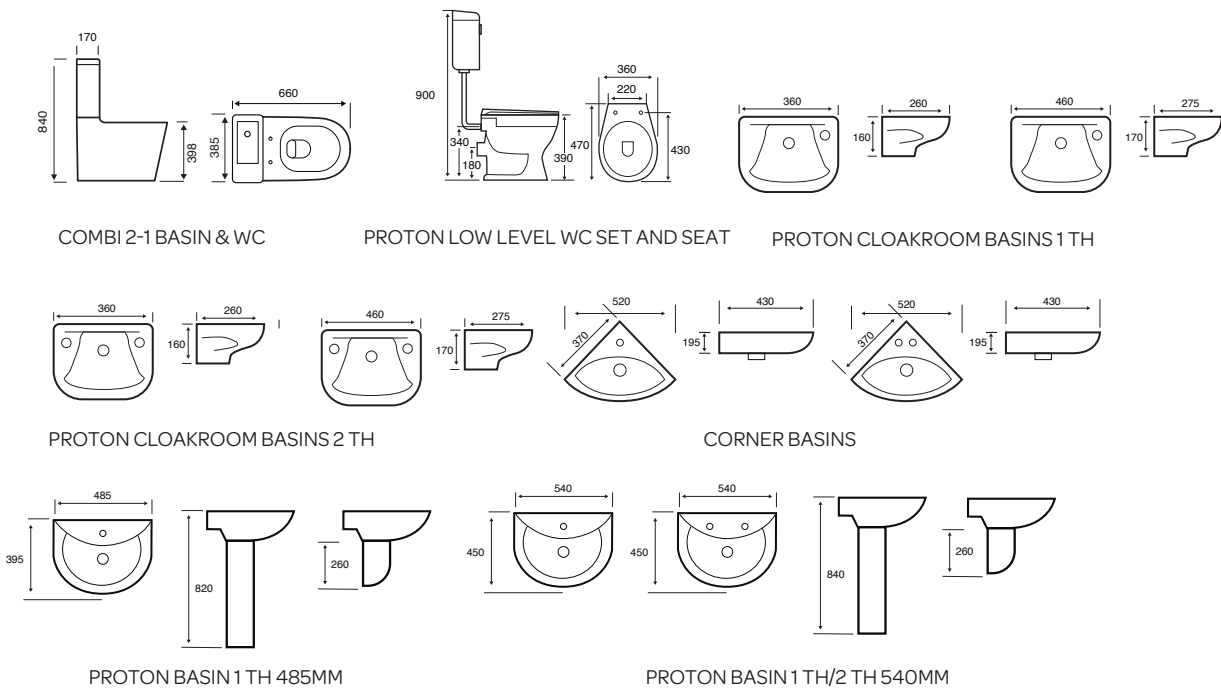

Additional Sanitaryware

NOTE: KARTELL UK RESERVES THE RIGHT TO MAKE CHANGES IN PRODUCTS AND TECHNICAL DETAILS WITHOUT PRIOR NOTICE. FOR EXACT MEASUREMENTS, IN PARTICULAR FOR CUSTOMIZED INSTALLATION SCENARIOS, IT CAN ONLY BE TAKEN FROM THE FINISHED CERAMIC PRODUCT.