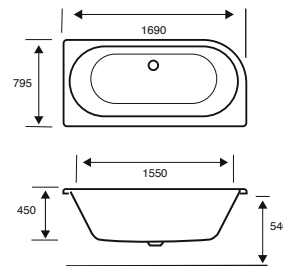

Status

1700 X 800 X 540

CAPACITY 250 LITRES

BATH SIZE	CODE	PRICE
1700 X 800 5MM LEFT HAND	02217	£991.00
1700 X 800 CARRONITE LEFT HAND	02218	£1,511.00
1700 X 800 5MM RIGHT HAND	02219	£991.00
1700 X 800 CARRONITE RIGHT HAND	02220	£1,511.00
PANELS	CODE	PRICE
1700 X 540 5MM FRONT PANEL	02338	£370.00
1700 X 540 CARRONITE FRONT PANEL	02339	£522.00