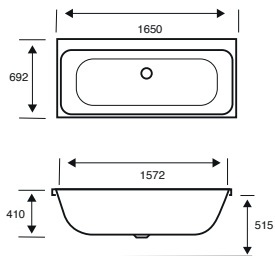

Profile Double Ended

1600 X 700 X 515

CAPACITY 188 LITRES

BATH SIZE	CODE	PRICE
1600 X 700 5MM	02199	£609.00
1600 X 700 CARRONITE	02200	£1,013.00
PANELS	CODE	PRICE
1600 X 515 5MM FRONT PANEL	02316	£185.00
700 X 515 5MM END PANEL	02285	£148.00
1600 X 515 CARRONITE FRONT PANEL	02317	£267.00
700 X 515 CARRONITE END PANEL	02271	£195.00

Profile Double Ended

1600 X 800 X 540

CAPACITY 215 LITRES

BATH SIZE	CODE	PRICE
1600 X 800 5MM	02589	£752.00
1600 X 800 CARRONITE	02590	£1,177.00
PANELS	CODE	PRICE
1600 X 540 5MM FRONT PANEL	02281	£208.00
800 X 540 5MM END PANEL	02291	£148.00
1600 X 540 CARRONITE FRONT PANEL	02267	£280.00
800 X 540 CARRONITE END PANEL	02277	£195.00

Profile Double Ended

1650 X 700 X 515

CAPACITY 196 LITRES

BATH SIZE	CODE	PRICE
1650 X 700 5MM	02521	£609.00
1650 X 700 CARRONITE	02522	£1,013.00
PANELS	CODE	PRICE
1650 X 515 5MM FRONT PANEL	02282	£185.00
700 X 515 5MM END PANEL	02285	£148.00
1650 X 515 CARRONITE FRONT PANEL	02268	£267.00
700 X 515 CARRONITE END PANEL	02271	£195.00

Profile Double Ended

1700 X 700 X 515

CAPACITY 205 LITRES

BATH SIZE	CODE	PRICE
1700 X 700 5MM	02191	£609.00
1700 X 700 CARRONITE	02192	£1,013.00
PANELS	CODE	PRICE
1700 X 515 5MM FRONT PANEL	02320	£185.00
700 X 515 5MM END PANEL	02285	£148.00
1700 X 515 CARRONITE FRONT PANEL	02321	£267.00
700 X 515 CARRONITE END PANEL	02271	£195.00