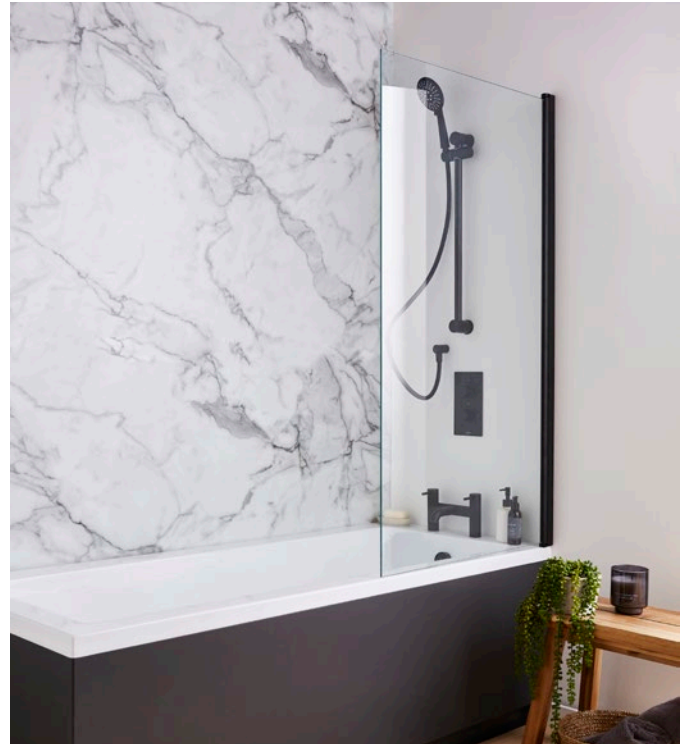

L Lifetime Guarantee

10 10 Year Guarantee

BATH SHOWER SCREENS

Nero
STRAIGHT SCREEN, RADIUS EDGE
1400 X 780MM - 6MM GLASS
NER-SS

£161.00

Nero
STRAIGHT SCREEN, SQUARE EDGE
1400 X 780MM - 6MM GLASS
NER-SSS

£161.00