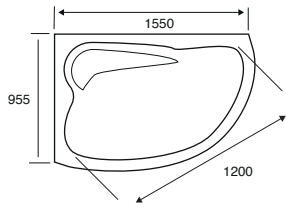

CORNER BATHS

RIGHT HAND SHOWN