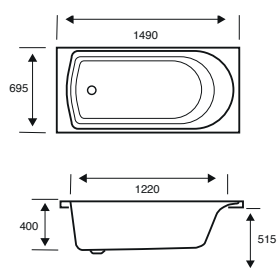

Arc Single Ended

1500 X 700 X 515

CAPACITY 150 LITRES

WITH TWIN HAND GRIPS

BATH SIZE	CODE	PRICE		
1500 X 700 5MM	02443	£500.00	02443T	£555.00
1500 X 700 CARRONITE	02444	£857.00	02444T	£913.00
PANELS	CODE	PRICE		
1500 X 515 5MM FRONT PANEL	02315	£185.00		
700 X 515 5MM END PANEL	02285	£148.00		
1500 X 515 CARRONITE FRONT PANEL	02314	£267.00		
700 X 515 CARRONITE END PANEL	02271	£195.00