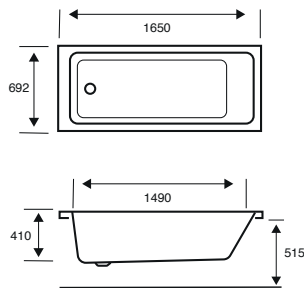

Quantum Single Ended

1600 X 800 X 540

CAPACITY 247 LITRES

BATH SIZE	CODE	PRICE
1600 X 800 5MM	02145	£722.00
1600 X 800 CARRONITE	02146	£1,054.00
PANELS	CODE	PRICE
1600 X 540 5MM FRONT PANEL	02281	£208.00
800 X 540 5MM END PANEL	02291	£148.00
1600 X 540 CARRONITE FRONT PANEL	02267	£280.00
800 X 540 CARRONITE END PANEL	02277	£195.00

Quantum Single Ended

1650 X 700 X 515

CAPACITY 216 LITRES

BATH SIZE	CODE	PRICE
1650 X 700 5MM	02633	£531.00
1650 X 700 CARRONITE	02634	£899.00
PANELS	CODE	PRICE
1650 X 515 5MM FRONT PANEL	02282	£185.00
700 X 515 5MM END PANEL	02285	£148.00
1650 X 515 CARRONITE FRONT PANEL	02268	£267.00
700 X 515 CARRONITE END PANEL	02271	£195.00

Quantum Single Ended

1700 X 700 X 515

CAPACITY 228 LITRES

BATH SIZE	CODE	PRICE
1700 X 700 5MM	02151	£531.00
1700 X 700 CARRONITE	02152	£899.00
PANELS	CODE	PRICE
1700 X 515 5MM FRONT PANEL	02320	£185.00
700 X 515 5MM END PANEL	02285	£148.00
1700 X 515 CARRONITE FRONT PANEL	02321	£267.00
700 X 515 CARRONITE END PANEL	02271	£195.00