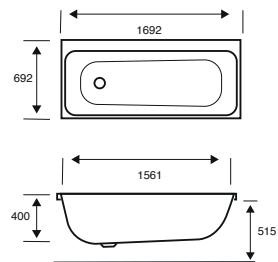

Profile Single Ended

1700 X 700 X 515

CAPACITY 218 LITRES

BATH SIZE	CODE	PRICE
1700 X 700 5MM	02422	£609.00
1700 X 700 CARRONITE	02423	£1,013.00
PANELS		PRICE
1700 X 515 5MM FRONT PANEL	02320	£185.00
700 X 515 5MM END PANEL	02285	£148.00
1700 X 515 CARRONITE FRONT PANEL	02321	£267.00
700 X 515 CARRONITE END PANEL	02271	£195.00