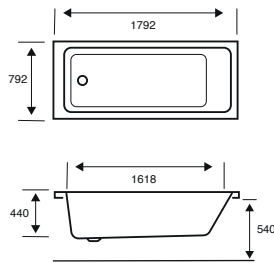

QUANTUM SE

Quantum Single Ended

1800 X 725 X 540

CAPACITY 266 LITRES

BATH SIZE	CODE	PRICE
1800 X 725 5MM	02153	£703.00
1800 X 725 CARRONITE	02154	£1,047.00
PANELS	CODE	PRICE
1800 X 540 5MM FRONT PANEL	02322	£220.00
725 X 540 5MM END PANEL	02287	£148.00
1800 X 540 CARRONITE FRONT PANEL	02323	£292.00
725 X 540 CARRONITE END PANEL	02307	£195.00