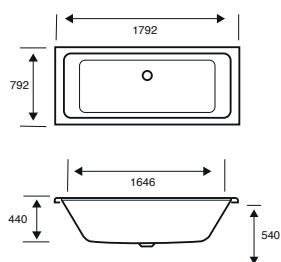

Quantum Double Ended

1800 X 800 X 540

CAPACITY 230 LITRES

BATH SIZE	CODE	PRICE
1800 X 800 5MM	02161	£782.00
1800 X 800 CARRONITE	02162	£1,135.00
PANELS	CODE	PRICE
1800 X 540 5MM FRONT PANEL	02322	£220.00
800 X 540 5MM END PANEL	02291	£148.00
1800 X 540 CARRONITE FRONT PANEL	02323	£292.00
800 X 540 CARRONITE END PANEL	02277	£195.00

Quantum Double Ended

1900 X 900 X 570

CAPACITY 350 LITRES

BATH SIZE	CODE	PRICE
1900 X 900 5MM	02163	£1,205.00
1900 X 900 CARRONITE	02164	£1,748.00
PANELS	CODE	PRICE
1900 X 570 5MM FRONT PANEL	02284	£220.00
900 X 570 5MM END PANEL	02294	£163.00
1900 X 570 CARRONITE FRONT PANEL	02270	£292.00
900 X 570 CARRONITE END PANEL	02279	£213.00