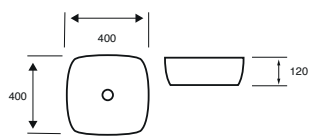

ISLAND 400MM