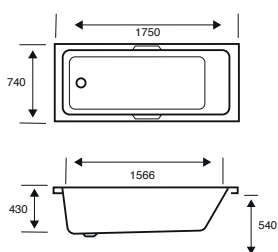

Integra Single Ended

1750 X 750 X 540

CAPACITY 247 LITRES

BATH SIZE	CODE	PRICE
1750 X 750 5MM	02595	£817.00
1750 X 750 CARRONITE	02596	£1,138.00
PANELS	CODE	PRICE
1750 X 540 5MM FRONT PANEL	02601	£208.00
750 X 540 5MM END PANEL	02289	£148.00
1750 X 540 CARRONITE FRONT PANEL	02602	£280.00
750 X 540 CARRONITE END PANEL	02275	£195.00