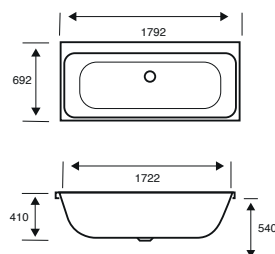

Profile Double Ended

1750 X 750 X 540

CAPACITY 236 LITRES

BATH SIZE	CODE	PRICE
1750 X 750 5MM	02593	£770.00
1750 X 750 CARRONITE	02594	£1,204.00
PANELS	CODE	PRICE
1750 X 540 5MM FRONT PANEL	02601	£208.00
750 X 540 5MM END PANEL	02289	£148.00
1750 X 540 CARRONITE FRONT PANEL	02602	£280.00
750 X 540 CARRONITE END PANEL	02275	£195.00