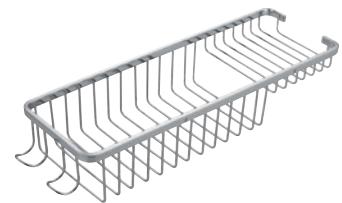

£44.00

HANGING SHOWER TIDY
ACC103

£114.00

SOAP BASKET
ACC099

£55.00

SOAP BASKET WITH HOOK
ACC100

£93.00

CORNER BASKET
ACC101