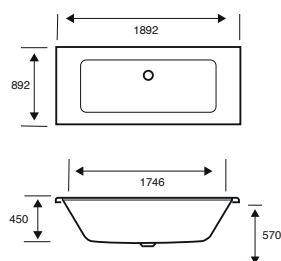

Quantum Double Ended

1800 X 800 X 540

CAPACITY 230 LITRES

BATH SIZE	CODE	PRICE
1800 X 800 5MM	02161	£782.00
1800 X 800 CARRONITE	02162	£1,135.00
PANELS	CODE	PRICE
1800 X 540 5MM FRONT PANEL	02322	£220.00
800 X 540 5MM END PANEL	02291	£148.00
1800 X 540 CARRONITE FRONT PANEL	02323	£292.00
800 X 540 CARRONITE END PANEL	02277	£195.00