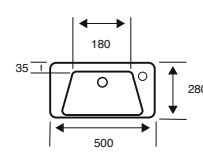

CLOAKROOM BASIN