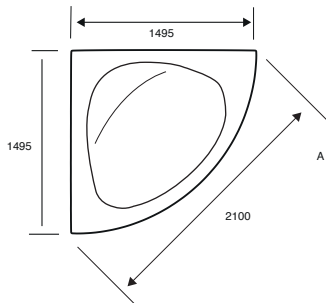

Dove

CORNER BATH

1550 X 950 X 540

CAPACITY 190 LITRES

BATH SIZE	CODE	PRICE
1550 X 950 5MM LEFT HAND	02232	£1,162.00
1550 X 950 CARRONITE LEFT HAND	02233	£1,567.00
1550 X 950 5MM RIGHT HAND	02234	£1,162.00
1550 X 950 CARRONITE RIGHT HAND	02235	£1,567.00
PANELS	CODE	PRICE
1550 X 540 5MM FRONT PANEL	02262	£292.00
1550 X 540 CARRONITE FRONT PANEL	02263	£548.00

Centennial

CORNER BATH

1500 X 1500 X 570

CAPACITY 407 LITRES

BATH SIZE	CODE	PRICE
1500 X 1500 5MM	02230	£1,707.00
1500 X 1500 CARRONITE	02231	£2,394.00
PANELS	CODE	PRICE
1500 X 570 5MM FRONT PANEL	02264	£292.00
1500 X 570 CARRONITE FRONT PANEL	02265	£548.00

Monarch

CORNER BATH

1300 X 1300 X 540

CAPACITY 235 LITRES

BATH SIZE	CODE	PRICE
1300 X 1300 5MM	02236	£1,319.00
1300 X 1300 CARRONITE	02237	£1,594.00
PANELS	CODE	PRICE
1300 X 540 5MM FRONT PANEL	02304	£292.00
1300 X 540 CARRONITE FRONT PANEL	02305	£548.00