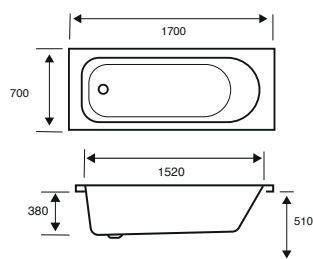

BATH SIZE	CODE	PRICE
1500 X 700	BAT1500PRO	£249.00
PANELS	CODE	PRICE
1500 X 510 FRONT PANEL	BAT210SU	£50.00
700 X 510 END PANEL	BAT214SU	£32.00

Proton

1600 X 700 X 510

CAPACITY 170 LITRES

BATH SIZE	CODE	PRICE
1600 X 700	BAT1600PRO	£249.00
PANELS	CODE	PRICE
1600 X 510 FRONT PANEL	BAT211SU	£50.00
700 X 510 END PANEL	BAT214SU	£32.00