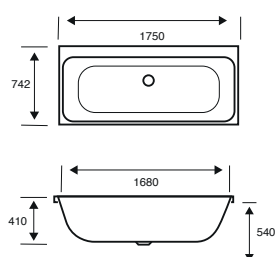

Profile Double Ended

1700 X 750 X 540

CAPACITY 230 LITRES

BATH SIZE	CODE	PRICE
1700 X 750 5MM	02195	£752.00
1700 X 750 CARRONITE	02196	£1,177.00
PANELS	CODE	PRICE
1700 X 540 5MM FRONT PANEL	02318	£208.00
750 X 540 5MM END PANEL	02289	£148.00
1700 X 540 CARRONITE FRONT PANEL	02319	£280.00
750 X 540 CARRONITE END PANEL	02275	£195.00