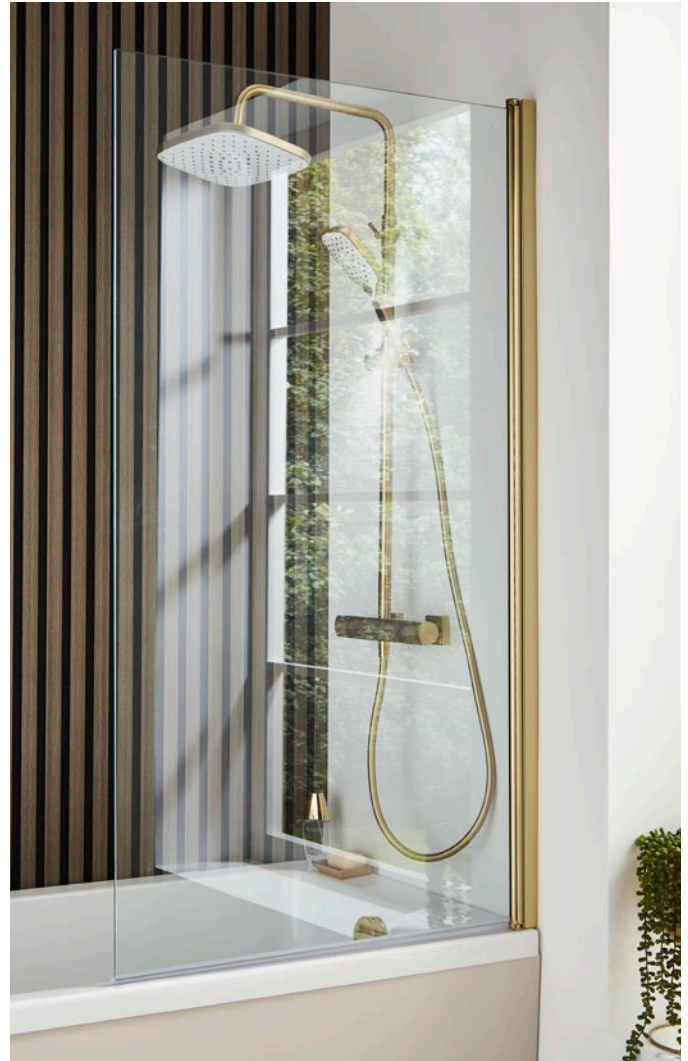

Ottone

SQUARE BATH SCREEN BRUSHED BRASS
1400 X 780MM

BRASS-SSS

£161.00