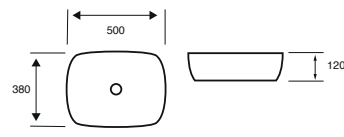

ISLAND 500MM

ISLAND 600MM

KARLO 460MM

KARLO 500MM

LOIS ROUND 425MM

LOIS SQUARE 390MM

Arc & Options 24

500MM BASIN