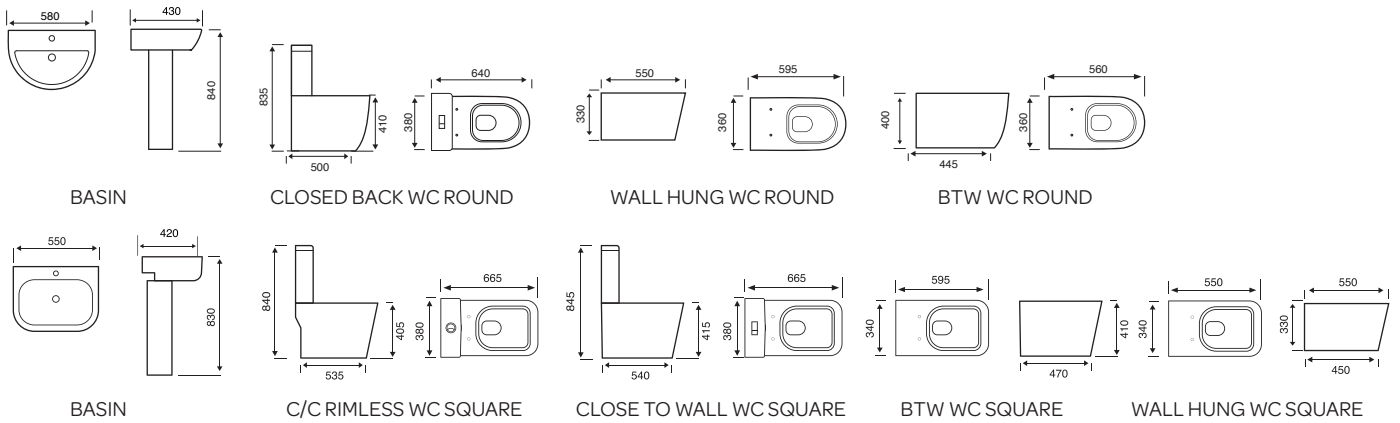

Genoa

BASIN

CLOSED BACK WC ROUND

WALL HUNG WC ROUND

BTW WC ROUND

BASIN

C/C RIMLESS WC SQUARE

CLOSE TO WALL WC SQUARE

BTW WC SQUARE

WALL HUNG WC SQUARE