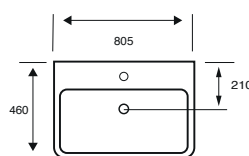

800MM BASIN