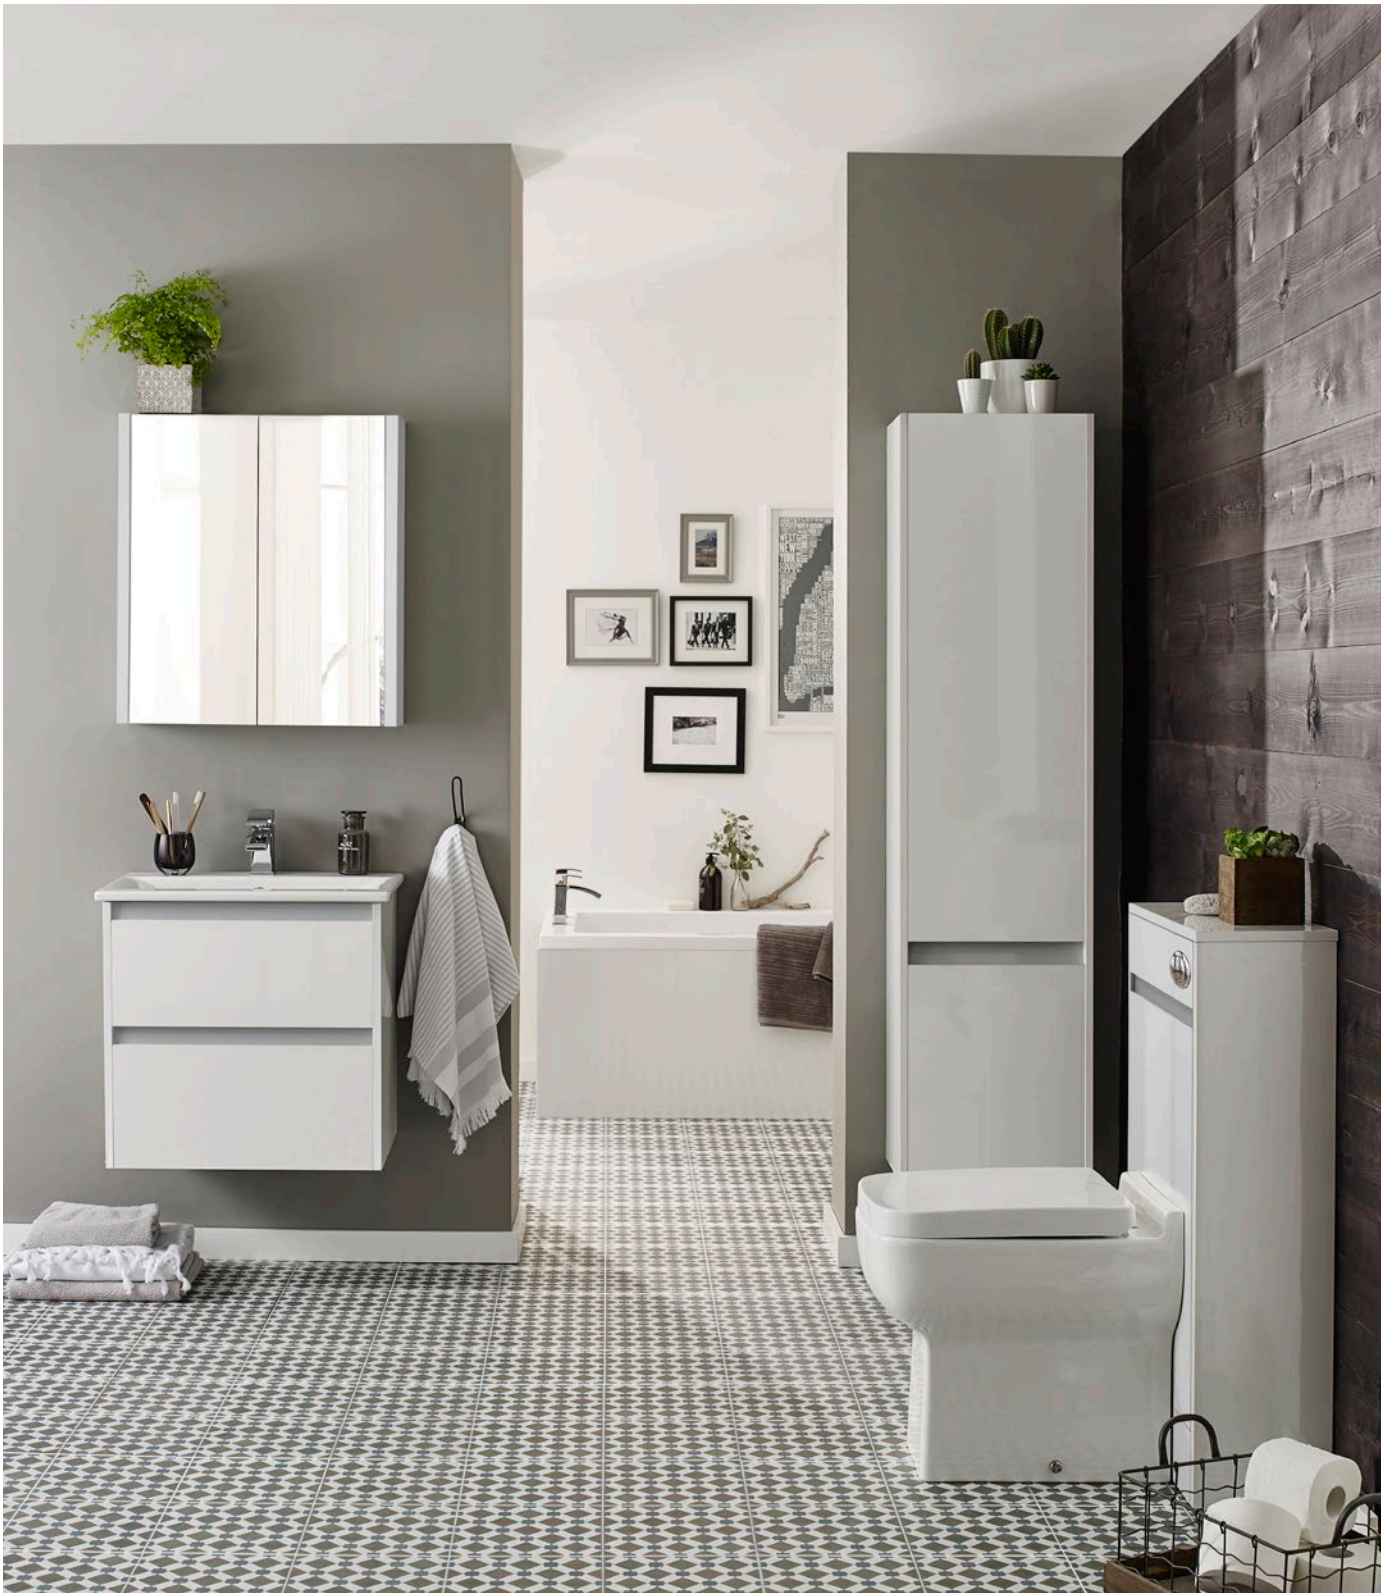

FOR FEATURED PAN SEE PAGE 98