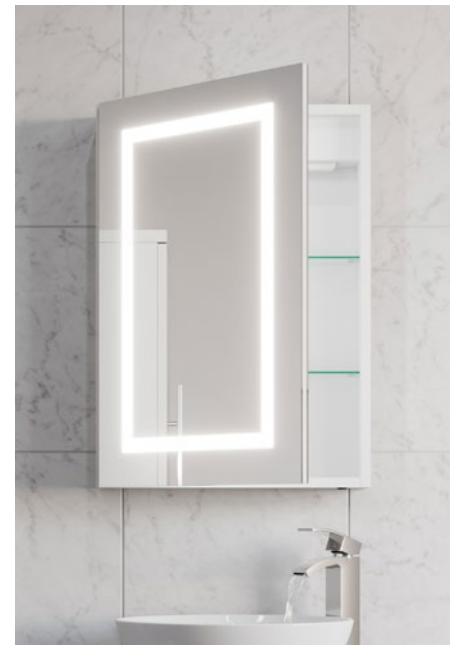

MIR102

£471.00

Fine

700X500MM LED MIRROR CABINET

- TOUCH SWITCH
- 3 TONE AMBIENT LIGHTING
- ANTI-FOG DEMISTER
- CHARGING SOCKET
- TWO GLASS SHELVES
- DOUBLE SIDED MIRROR DOOR

MIR104

£471.00

Link

700X500MM LED MIRROR CABINET

- TOUCH SWITCH
- 3 TONE AMBIENT LIGHTING
- ANTI-FOG DEMISTER
- CHARGING SOCKET
- TWO GLASS SHELVES
- DOUBLE SIDED MIRROR DOOR

MIR105

£471.00

Frame

700X500MM LED MIRROR CABINET

- TOUCH SWITCH
- 3 TONE AMBIENT LIGHTING
- ANTI-FOG DEMISTER
- CHARGING SOCKET
- TWO GLASS SHELVES
- DOUBLE SIDED MIRROR DOOR