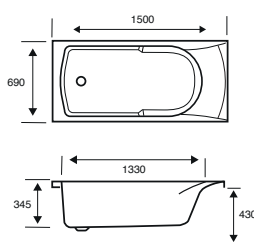

Axis

1500 X 700 X 430 CAPACITY 131 LITRES

WITH TWIN HAND GRIPS

BATH SIZE	CODE	PRICE	CODE	PRICE
1500 X 700 5MM	02029	£531.00	02029T	£575.00
1500 X 700 CARRONITE	02030	£896.00	02030T	£940.00
PANELS		CODE	PRICE	
1500 X 430 5MM FRONT PANEL	02252	£185.00		
700 X 430 5MM END PANEL	02258	£148.00		
1500 X 430 CARRONITE FRONT PANEL	02253	£267.00		
700 X 430 CARRONITE END PANEL	02259	£195.00