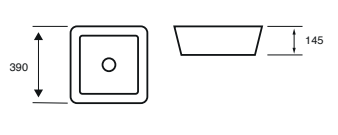

ISLAND 500MM

ISLAND 600MM

KARLO 460MM

KARLO 500MM

LOIS ROUND 425MM

LOIS SQUARE 390MM

Arc & Options 24

500MM BASIN