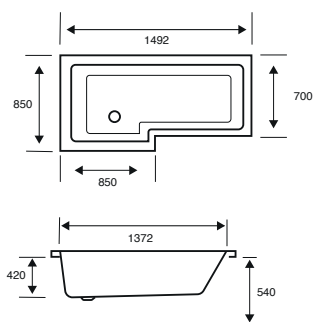

Quantum

L-SHAPED SHOWER BATH

1500 X 850 X 540

CAPACITY 229 LITRES

BATH SIZE	CODE	PRICE
1500 X 850 5MM LEFT HAND	02173	£779.00
1500 X 850 CARRONITE LEFT HAND	02174	£1,112.00
1500 X 850 5MM RIGHT HAND	02175	£779.00
1500 X 850 CARRONITE RIGHT HAND	02176	£1,112.00
PANELS	CODE	PRICE
1500 X 540 5MM FRONT PANEL	02324	£276.00
700 X 540 5MM END PANEL	02312	£173.00
1500 X 540 CARRONITE FRONT PANEL	02325	£595.00
700 X 540 CARRONITE END PANEL	02313	£236.00