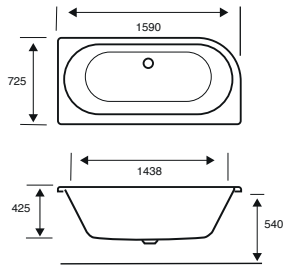

Status

1600 X 725 X 540

CAPACITY 197 LITRES

BATH SIZE	CODE	PRICE
1600 X 725 5MM LEFT HAND	02209	£825.00
1600 X 725 CARRONITE LEFT HAND	02210	£1,328.00
1600 X 725 5MM RIGHT HAND	02211	£825.00
1600 X 725 CARRONITE RIGHT HAND	02212	£1,328.00
PANELS	CODE	PRICE
1600 X 540 5MM FRONT PANEL	02334	£370.00
1600 X 540 CARRONITE FRONT PANEL	02335	£522.00