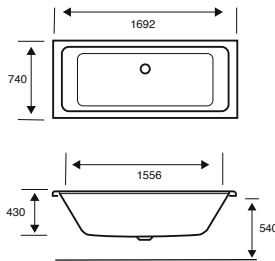

Made in UK

Encapsulated Baseboard

BATHS & PANELS

QUANTUM DE

Quantum Double Ended

1700 X 700 X 515

CAPACITY 165 LITRES

BATH SIZE	CODE	PRICE
1700 X 700 5MM	02159	£531.00
1700 X 700 CARRONITE	02160	£899.00
PANELS	CODE	PRICE
1700 X 515 5MM FRONT PANEL	02320	£185.00
700 X 515 5MM END PANEL	02285	£148.00
1700 X 515 CARRONITE FRONT PANEL	02321	£267.00
700 X 515 CARRONITE END PANEL	02271	£195.00