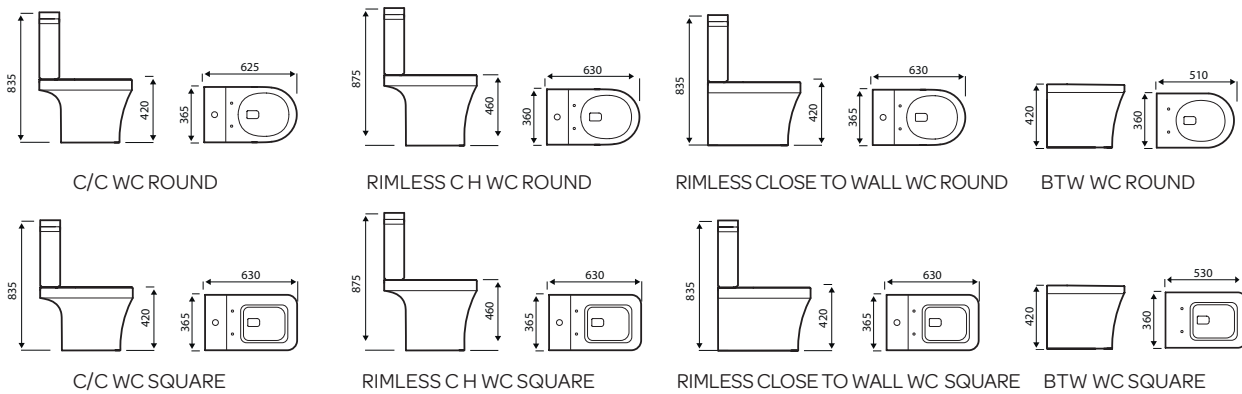

Ozone

C/C WC ROUND

RIMLESS CH WC ROUND

RIMLESS CLOSE TO WALL WC ROUND

BTW WC ROUND

C/C WC SQUARE

RIMLESS CH WC SQUARE

RIMLESS CLOSE TO WALL WC SQUARE

BTW WC SQUARE